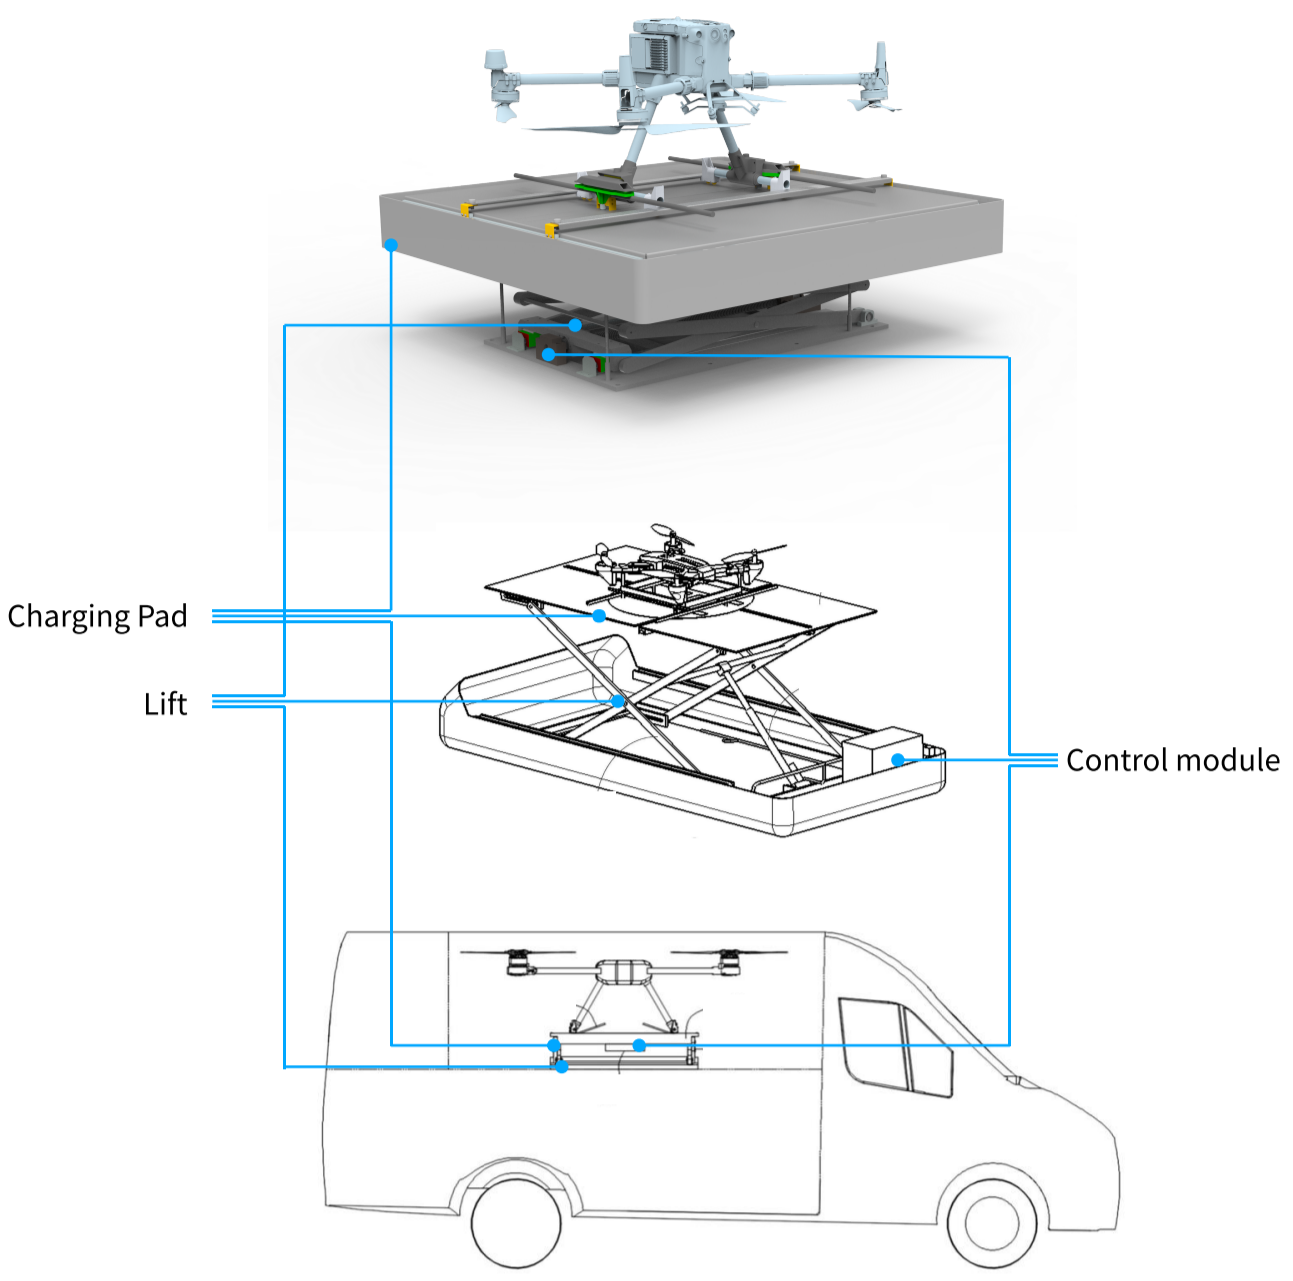

Inbuild Drone Dock Kit

--Transform Your Ride into a Mobile Drone Dock!

Heisha is now bringing charging kit for specialized vehicles that are required for various applications.

Vehicle Class Robust Design

Portable

Customizable

Reliable

Compatible Vehicles

Firefighting car

Pick-up truck

Van

Emergency response

Show cases

Charging pad on mining cars for sample delivery drones

Multiple charging for drone fleet in emergency response vehicle

Drone dock on police and firefighter vehicles for public safety

Drone dock on high-end bus inspection